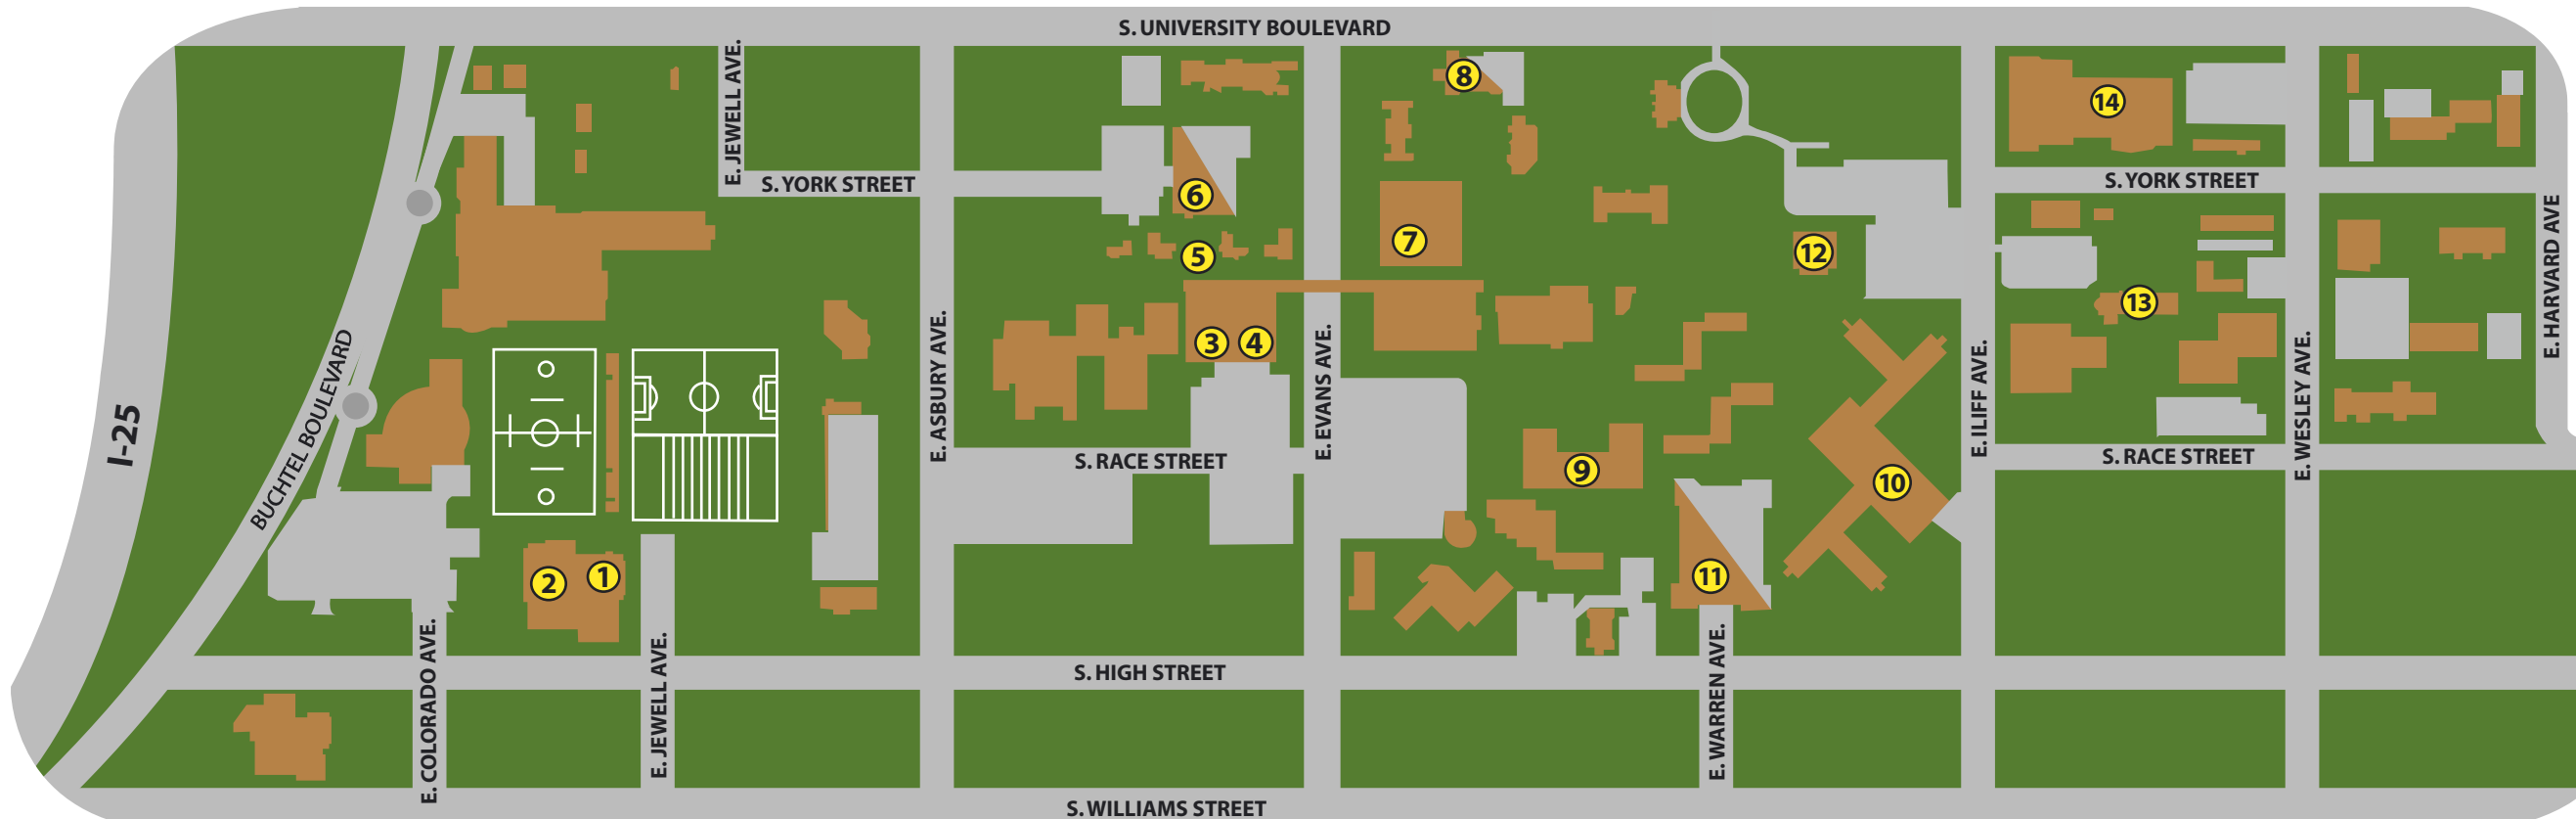

1 Centennial Halls
Monday-Thursday
Hot Breakfast.....7:00 am-9:30 am
Continental Breakfast.....9:30 am-11:00 am
Lunch.....11:15 am-1:30 pm
Lite Lunch.....1:30 pm-4:15 pm
Dinner.....4:45 pm-7:15 pm
Friday
Hot Breakfast.....7:00 am-9:30 am
Continental Breakfast.....9:30 am-11:00 am
Lunch.....11:15 am-1:30 pm
Lite Lunch.....Closed
Dinner.....Closed
Saturday
Brunch.....10:00 am - 2:00 pm
Dinner.....Closed

Sunday
Brunch.....10:00 am - 2:00 pm
Dinner (Sunday Only).....4:30 pm - 7:00 pm

2 Centennial C-Store
Monday-Thursday.....7:30 am-10:00 am & 2:00pm-12am
Friday.....7:30am-10:00am & 2:00pm-9:00pm
Saturday-Sunday.....2:00pm-9:00pm

3 Sidelines Pub
Monday-Thursday.....11 am - 10:00 pm
Friday.....11 am - 8:00 pm
Saturday-Sunday.....Closed

JAZZMAN'S CAFE & BAKERY

4 Jazzman's Café
Monday-Thursday.....7:30 am - 9:00 pm
Friday.....7:30 am - 4:00 pm
Saturday & Sunday.....Closed

GRILL ON THE GREENS
DU DINING SERVICES

5 Grill on the Green (During Season)
Monday - Thursday.....11 am - 2:00 pm

LSC Law School Café DU DINING

6 Law School Café
Monday-Thursday.....7:30am-7:30pm
Friday.....7:30am-1:30pm

7 Penrose Book Drop Café
Monday-Thursday.....8:00am-10:00pm
Friday.....8:00am-8:00pm
Saturday.....10:00am-8:00pm
Sunday.....10:00am-10:00pm

DANIELS CAFÉ

8 Daniels Café
Monday-Thursday.....7:30am-6:30pm
Friday.....8:30am-1:00pm

10 J-Mac
Monday-Thursday.....2:00 pm - Midnight
Friday-Sunday.....2:00 pm - 9:00 pm